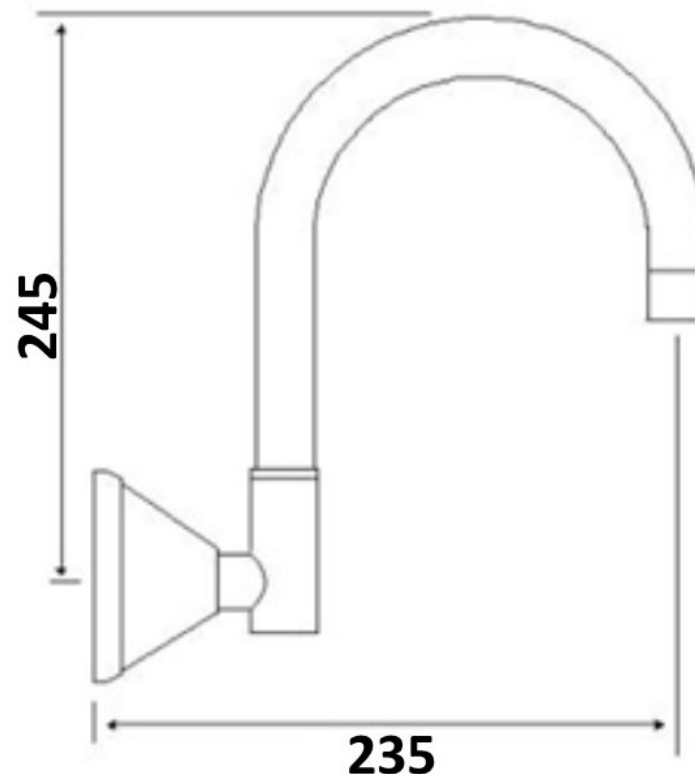

Mixers • Showers • Accesories • Baths • Basins

WATERFALL WALL SPA SPOUT 245MM CHROME WF9141C

- Contemporary new design
- Available in chrome
- 15 year replacement warranty
- Maximum operating pressure 500kpa
- Minimum operating pressure 150kpa
- Maximum water temperature 80°C
- Must be installed by a licensed plumber