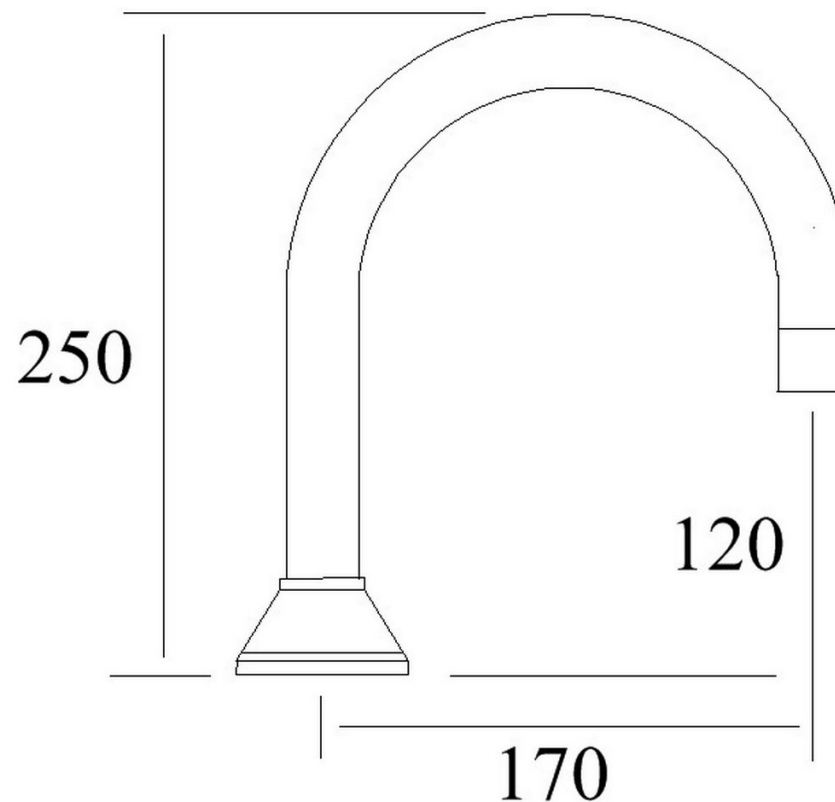

Mixers • Showers • Accesories • Baths • Basins

WATERFALL HOB SPA SPOUT 170MM CHROME WF9138C

- Contemporary new design
- Available in chrome
- 15 year replacement warranty
- Maximum operating pressure 500kpa
- Minimum operating pressure 150kpa
- Maximum water temperature 80°C
- Must be installed by a licensed plumber