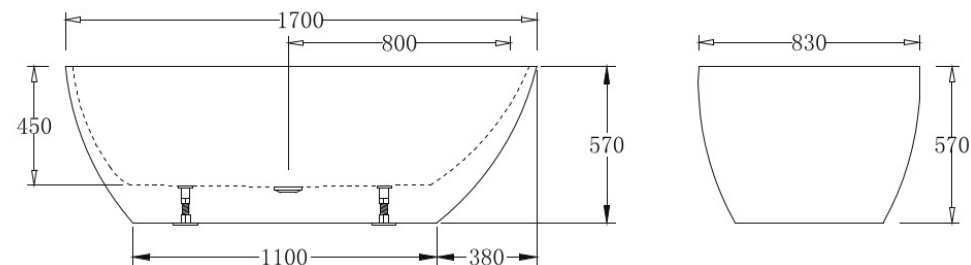

CELINE FREESTANDING BATH 1700MM WHITE LB1062W17

- Contemporary new design
- Available in white
- Sanitary grade acrylic finish
- Metal frame construction adds strength and durability
- 10 year structural replacement warranty
- Plug & waste and flexible connector purchased separately
- Volume approx. 250 litres
- Must be installed by a licensed plumber