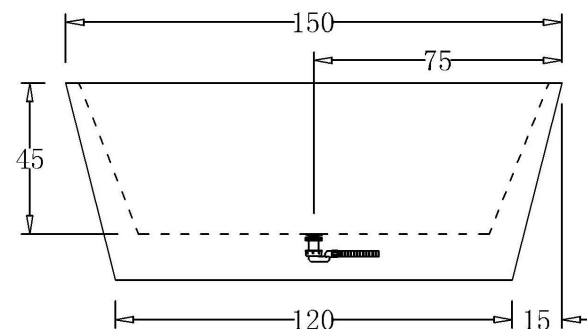

AKEMI FREESTANDING BATH 1500MM BLACK/WHITE LB1018B15

- Contemporary new design
- Available in white & black exterior/white interior
- Sanitary grade acrylic finish
- Metal frame construction adds strength and durability
- 10 year structural replacement warranty
- Plug & waste and flexible connector purchased separately
- Volume approx. 250 litres
- Must be installed by a licensed plumber