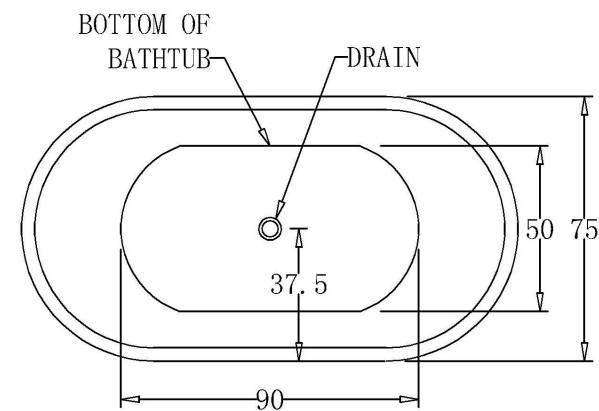

AKEMI FREESTANDING BATH 1500MM BLACK/WHITE LB1018B15

- Contemporary new design
- Available in white & black exterior/white interior
- Sanitary grade acrylic finish
- Metal frame construction adds strength and durability
- 10 year structural replacement warranty
- Plug & waste and flexible connector purchased separately
- Volume approx. 250 litres
- Must be installed by a licensed plumber