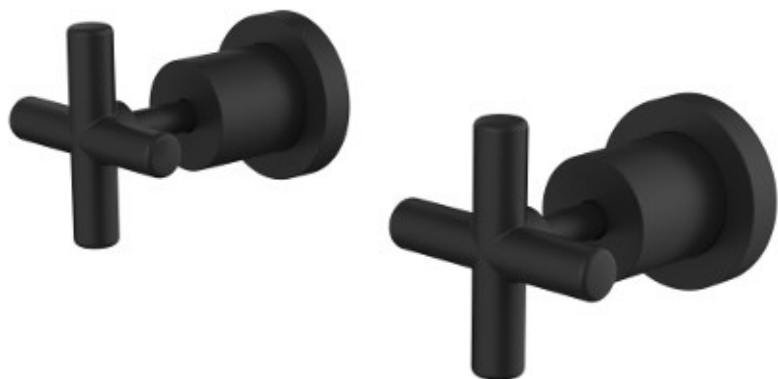

Mixers • Showers • Accesories • Baths • Basins

## WATERPOINT WALL TOP ASSEMBLIES BLACK JV2029BL

- Contemporary new design
- Available in chrome & matte black
- 15 year conditional warranty
- Maximum operating pressure 500kpa
- Minimum operating pressure 150kpa
- Maximum water temperature 80°C
- Must be installed by a licensed plumber