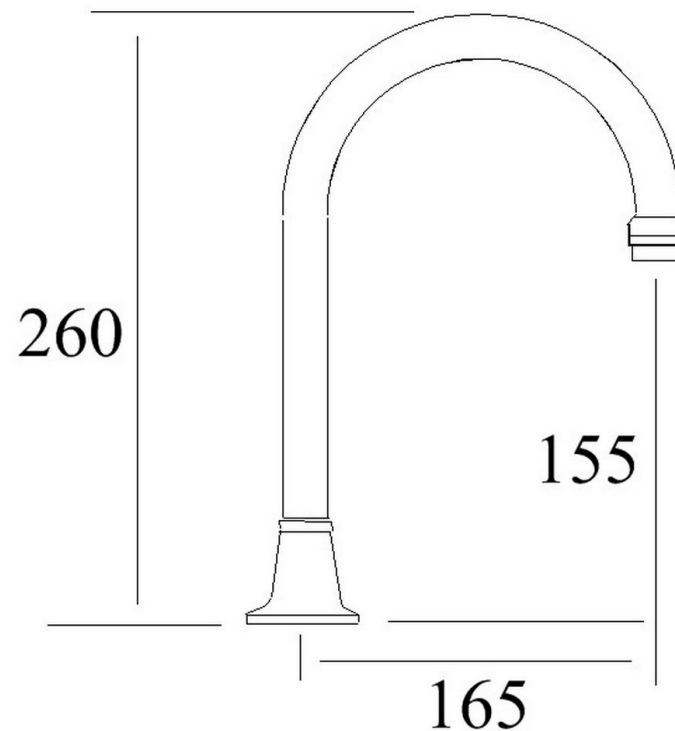

TRADESMAN HOB SPA SPOUT 165MM CHROME HSSCP

- Contemporary new design
- Available in chrome
- 15 year replacement warranty
- Maximum operating pressure 500kpa
- Minimum operating pressure 150kpa
- Maximum water temperature 80°C
- Must be installed by a licensed plumber