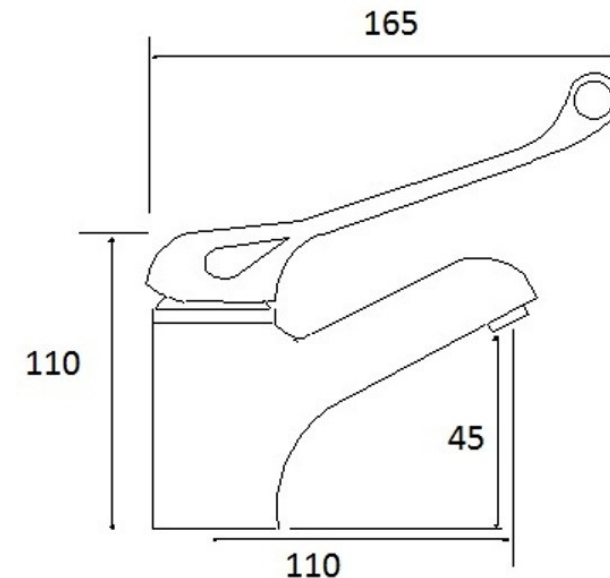

TRADESMAN CARE MIXER CP DISBMC

- Contemporary new design
- Chrome finish
- Wels Rating 5 Star 6 Litres per minute
- Maximum operating pressure 500kpa
- Minimum operating pressure 150kpa
- Maximum water temperature 80 degrees
- Must be installed by a licensed plumber
- Must have isolation cocks installed in the line before the mixer