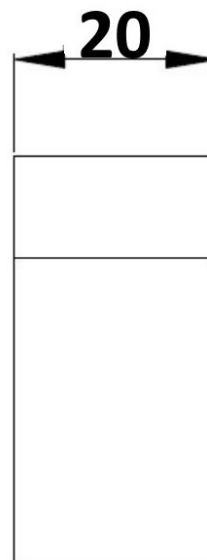

Millennium

Mixers • Showers • Accesories • Baths • Basins

INIS ROBE HOOK CHROME 9904

- Contemporary new design
- Available in chrome, electroplated matte black & chrome and brushed nickel
- Dual fixing for added stability
- Brass construction
- 10 year replacement warranty