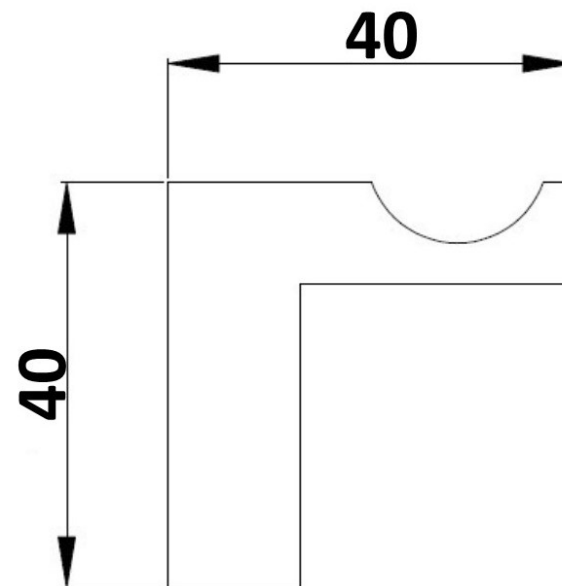

Millennium

Mixers • Showers • Accesories • Baths • Basins

INIS ROBE HOOK CHROME 9904

- Contemporary new design
- Available in chrome, electroplated matte black & chrome and brushed nickel
- Dual fixing for added stability
- Brass construction
- 10 year replacement warranty