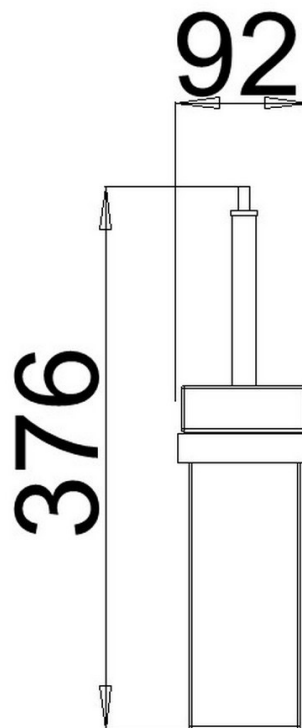

Millennium

Mixers • Showers • Accesories • Baths • Basins

INIS TOILET BRUSH BRUSHED NICKEL 9903NP

- Contemporary new design
- Available in chrome, electroplated matte black & chrome and brushed nickel
- Dual fixing for added stability
- Brass construction
- 10 year replacement warranty