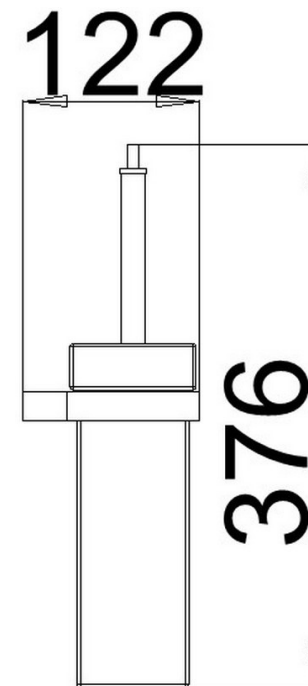

Millennium

Mixers • Showers • Accesories • Baths • Basins

INIS TOILET BRUSH BRUSHED NICKEL 9903NP

- Contemporary new design
- Available in chrome, electroplated matte black & chrome and brushed nickel
- Dual fixing for added stability
- Brass construction
- 10 year replacement warranty

MILLENNIUM TAPWARE

by Peter W. Eldering Pty. Ltd.

NSW: 7 HARLEY CRES, CONDELL PARK, NSW 2200, PH: 02 9791 9655

FAX: 02 9791 9611 E: sales@eldering.com.au

QLD: 5/30 McCOTTER ST, ACACIA RIDGE, QLD 4110, PH: 07 3273 1071