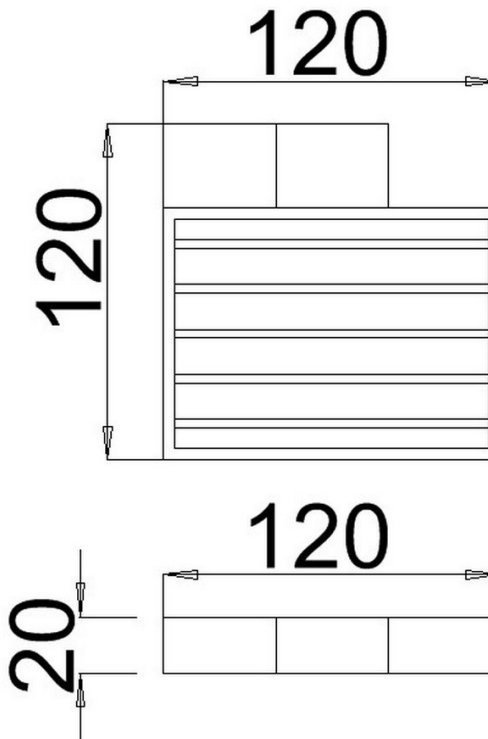

## INIS SOAP DISH CHROME 9901

- Contemporary new design
- Available in chrome, electroplated matte black & chrome and brushed nickel
- Dual fixing for added stability
- Brass construction
- 10 year replacement warranty