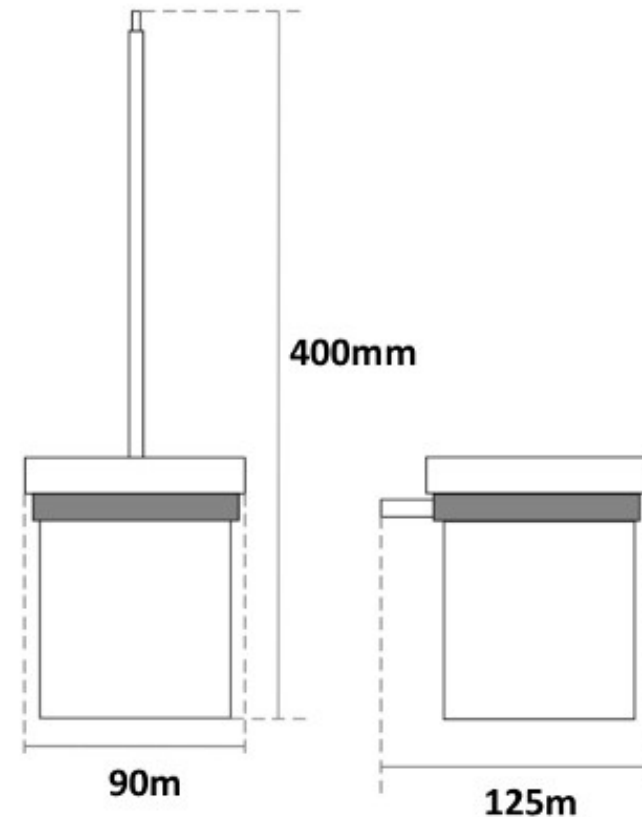

Millennium

Mixers • Showers • Accesories • Baths • Basins

ZOYA TOILET BRUSH & HOLDER CHROME/BLACK 7840CB

- Contemporary new design
- Available in chrome & electroplated matte black
- Dual fixing for added stability
- Brass construction
- 10 year replacement warranty