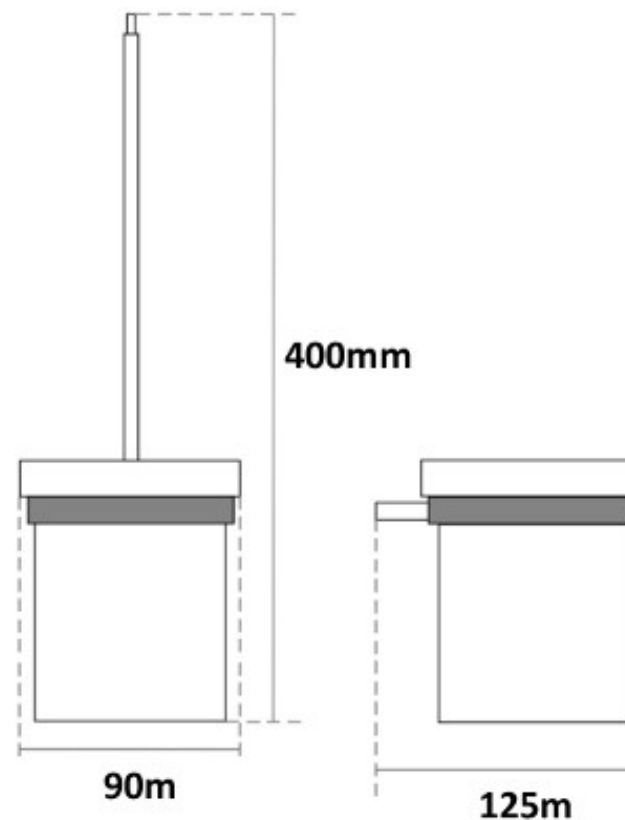

Mixers • Showers • Accesories • Baths • Basins

ZOYA TOILET BRUSH & HOLDER BLACK 7840BL

- Contemporary new design
- Available in chrome & electroplated matte black
- Dual fixing for added stability
- Brass construction
- 10 year replacement warranty