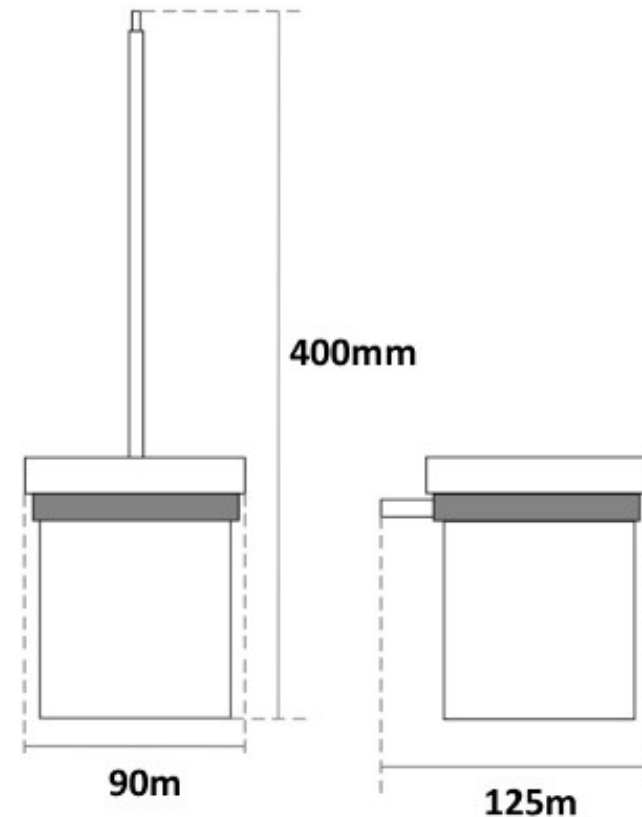

Millennium

Mixers • Showers • Accesories • Baths • Basins

ZOYA TOILET BRUSH & HOLDER CHROME 7840

- Contemporary new design
- Available in chrome & electroplated matte black
- Dual fixing for added stability
- Brass construction
- 10 year replacement warranty