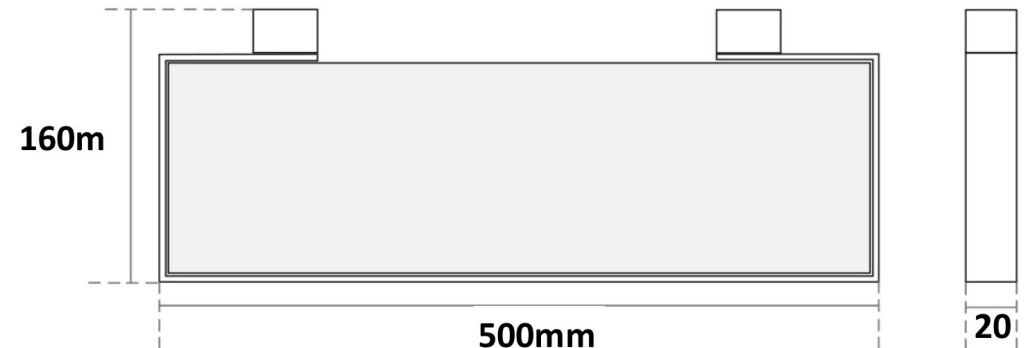

Millennium

Mixers • Showers • Accesories • Baths • Basins

ZOYA GLASS SHELF 500MM BLACK 7837BL

- Contemporary new design
- Available in chrome & powder coat matte black
- Dual fixing for added stability
- Brass construction
- 10 year replacement warranty