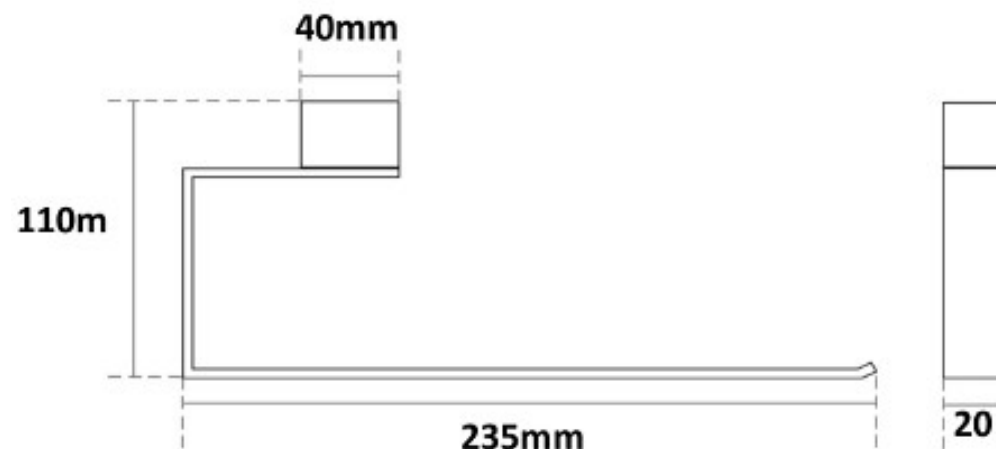

## ZOYA TOWEL STIRRUP BLACK 7835BL

- Contemporary new design
- Available in chrome & electroplated matte black
- Dual fixing for added stability
- Brass construction
- 10 year replacement warranty