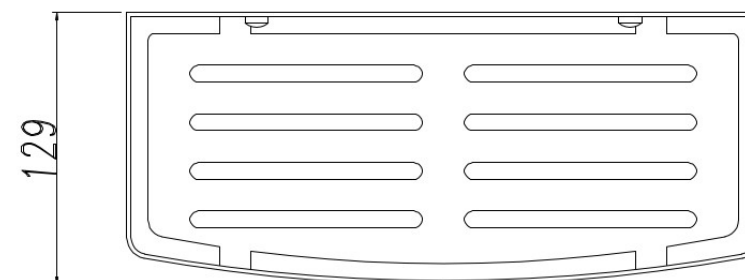

FINESA WALL BASKET 300MM CHROME 6841

- Contemporary new design
- Available in chrome & matte black
- 304 grade stainless steel construction
- 10 year replacement warranty

MILLENNIUM TAPWARE

by Peter W. Eldering Pty. Ltd.