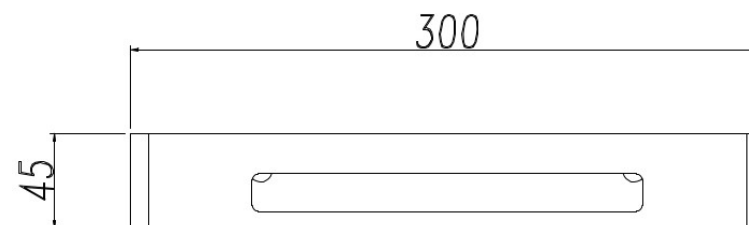

FINESA WALL BASKET 300MM CHROME 6841

- Contemporary new design
- Available in chrome & matte black
- 304 grade stainless steel construction
- 10 year replacement warranty

MILLENNIUM TAPWARE

by Peter W. Eldering Pty. Ltd.