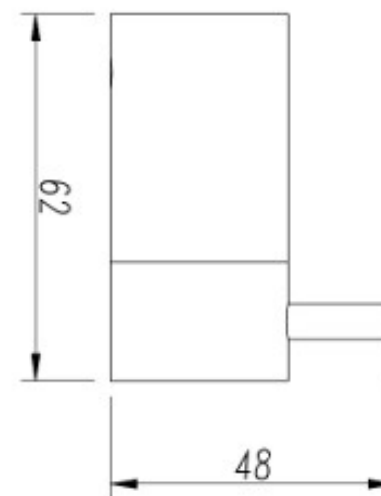

FINESA ROBE HOOK CHROME & BLACK 6838CB

- Contemporary new design
- Available in chrome & powder coat matte black
- Dual fixing for added stability
- Brass construction
- 10 year replacement warranty

MILLENNIUM TAPWARE