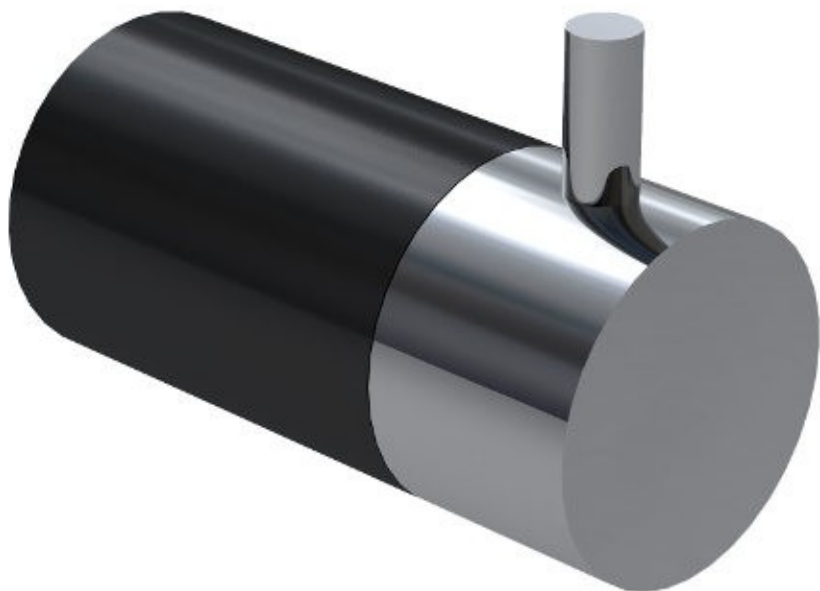

FINESA ROBE HOOK CHROME & BLACK 6838CB

- Contemporary new design
- Available in chrome & powder coat matte black
- Dual fixing for added stability
- Brass construction
- 10 year replacement warranty

MILLENNIUM TAPWARE