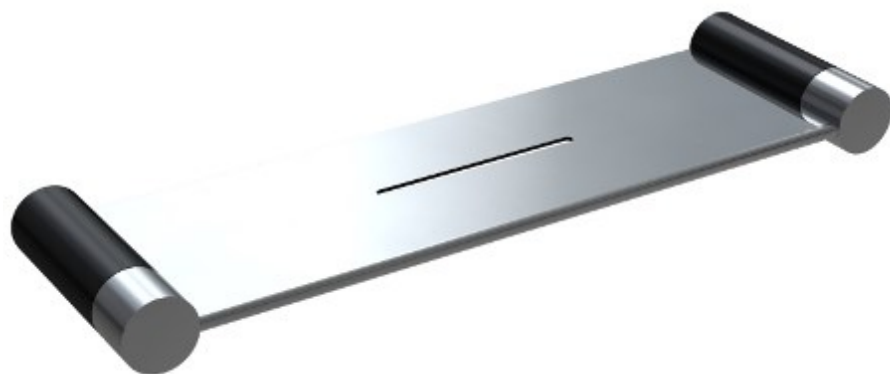

FINESA SHELF 350MM CHROME & BLACK 6837CB

- Contemporary new design
- Available in chrome & powder coat matte black
- Dual fixing for added stability
- Brass construction
- 10 year replacement warranty

MILLENNIUM TAPWARE