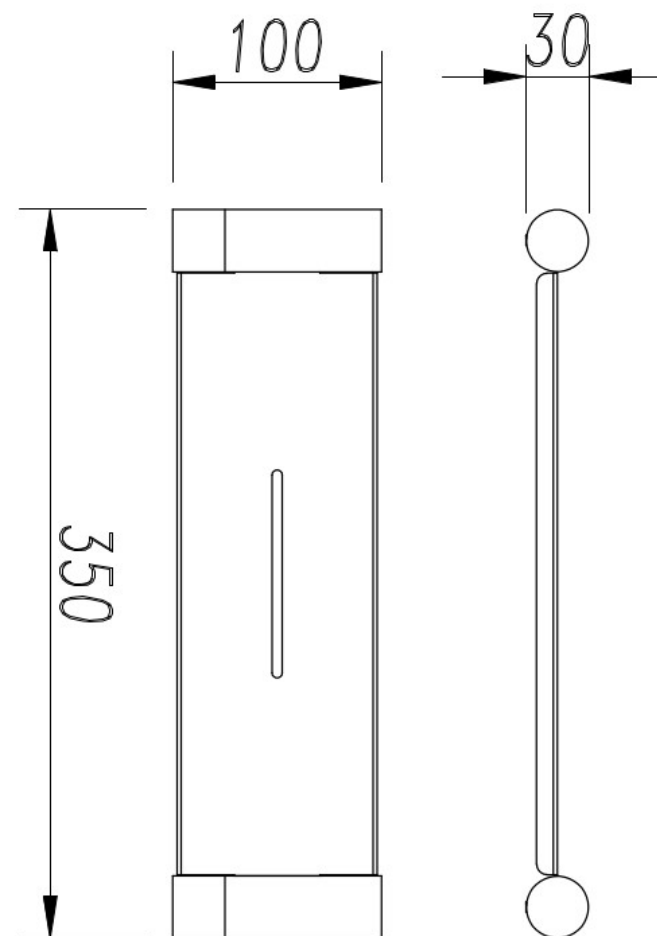

FINESA SHELF 350MM CHROME & BLACK 6837CB

- Contemporary new design
- Available in chrome & powder coat matte black
- Dual fixing for added stability
- Brass construction
- 10 year replacement warranty

MILLENNIUM TAPWARE