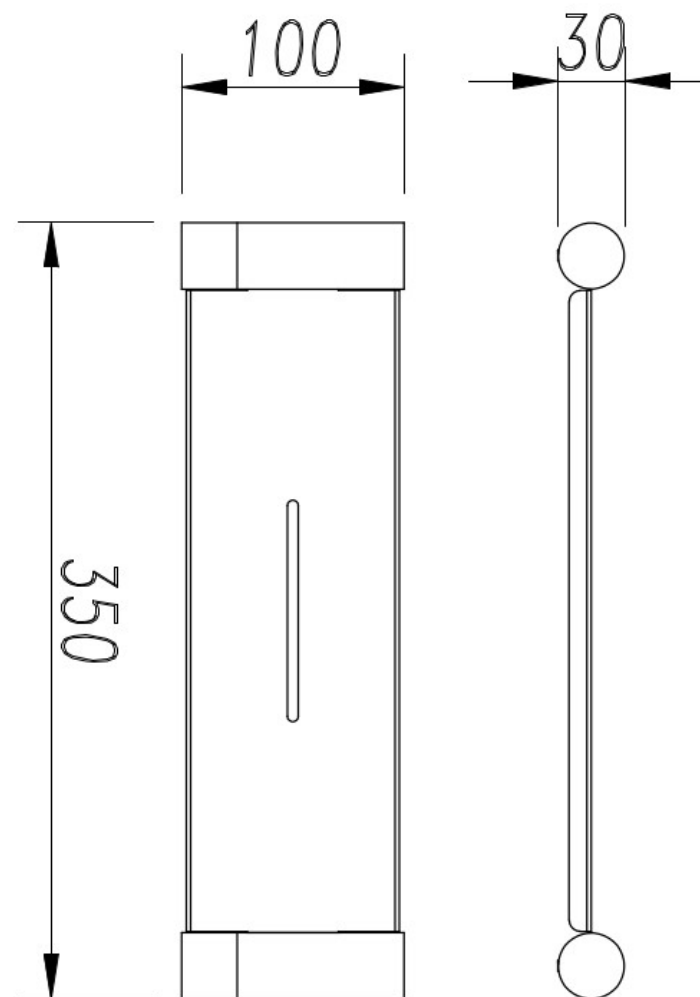

FINESA SHELF 350MM BLACK 6837BL

- Contemporary new design
- Available in chrome & powder coat matte black
- Dual fixing for added stability
- Brass construction
- 10 year replacement warranty

MILLENNIUM TAPWARE