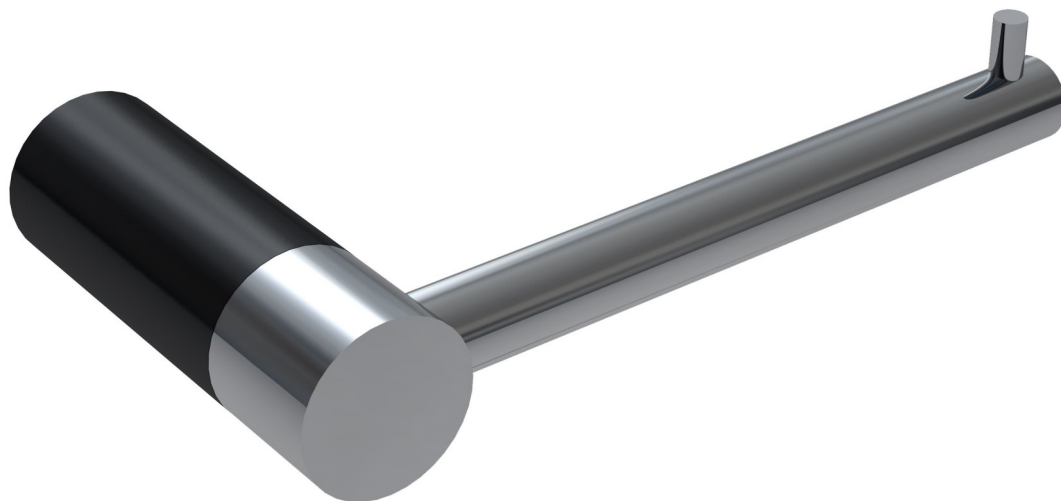

FINESA TOILET ROLL HOLDER CHROME & BLACK 6836CB

- Contemporary new design
- Available in chrome & powder coat matte black
- Dual fixing for added stability
- Brass construction
- 10 year replacement warranty