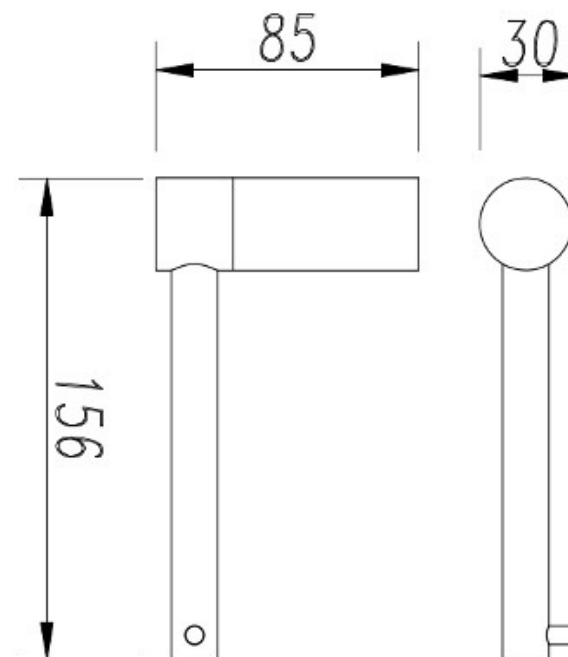

FINESA TOILET ROLL HOLDER CHROME & BLACK 6836CB

- Contemporary new design
- Available in chrome & powder coat matte black
- Dual fixing for added stability
- Brass construction
- 10 year replacement warranty