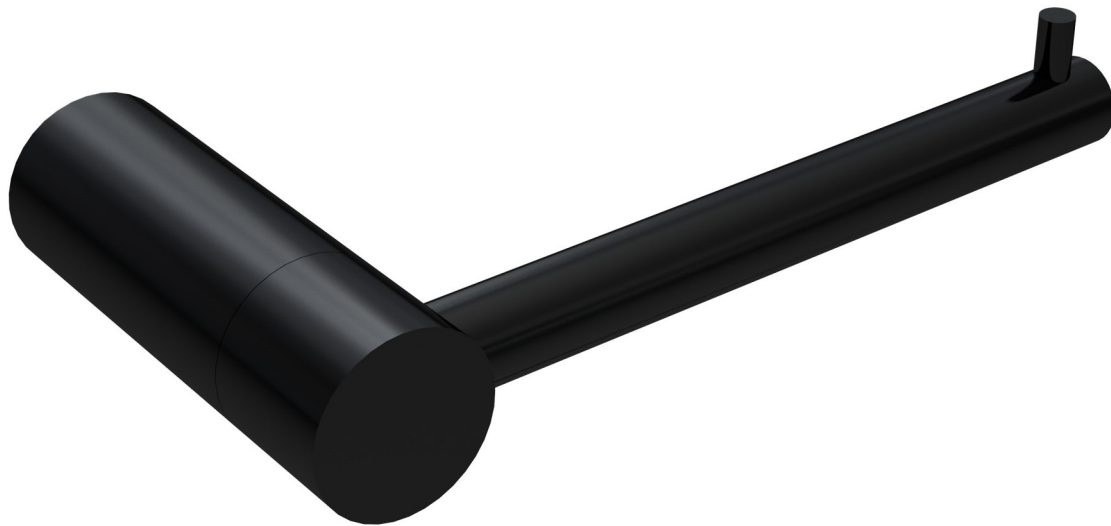

## FINESA TOILET ROLL HOLDER BLACK 6836BL

- Contemporary new design
- Available in chrome & powder coat matte black
- Dual fixing for added stability
- Brass construction
- 10 year replacement warranty