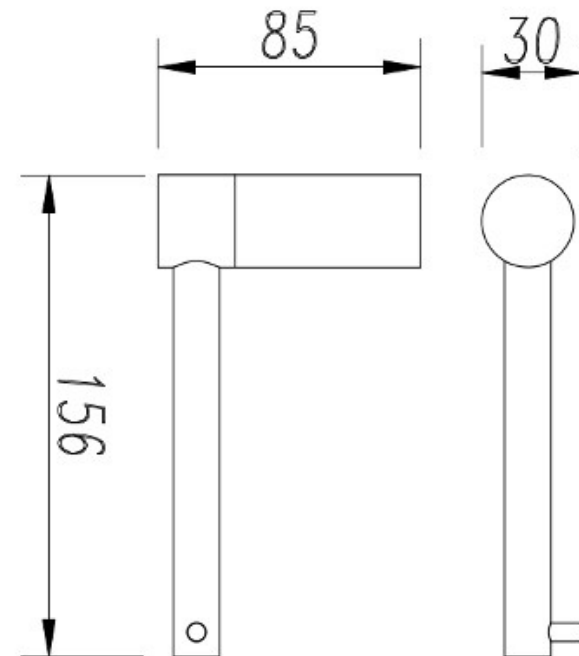

## FINESA TOILET ROLL HOLDER BLACK 6836BL

- Contemporary new design
- Available in chrome & powder coat matte black
- Dual fixing for added stability
- Brass construction
- 10 year replacement warranty