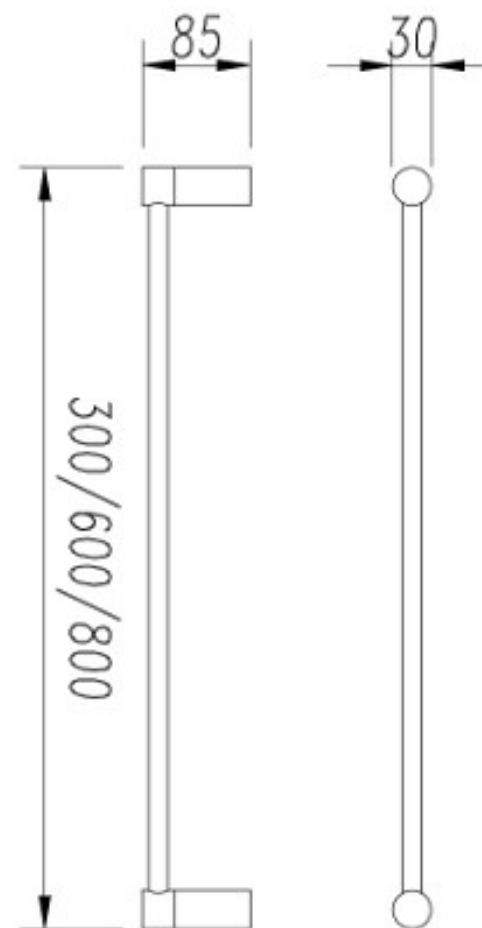

FINESA TOWEL BAR 300MM

CHROME 6835

- Contemporary new design
- Available in chrome & powder coat matte black
- Dual fixing for added stability
- Brass construction
- 10 year replacement warranty

MILLENNIUM TAPWARE