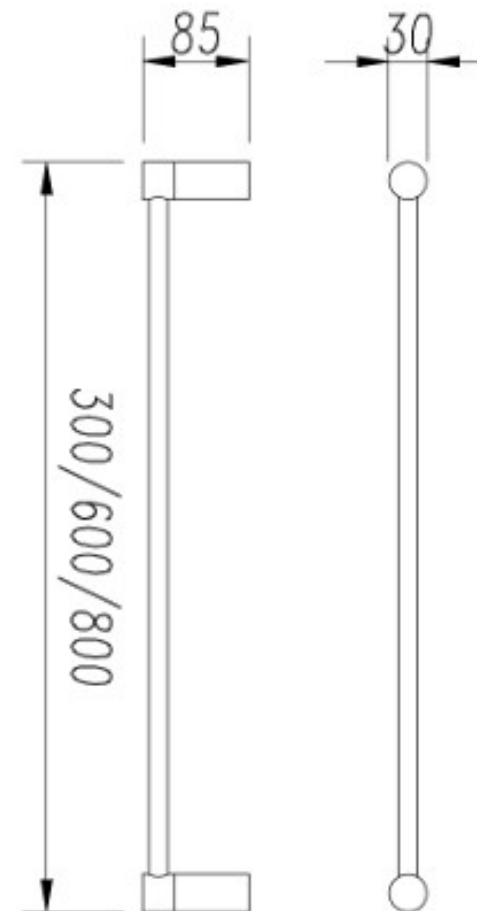

FINESA SINGLE TOWEL RAIL 800MM CHROME/BLACK 6834CB

- Contemporary new design
- Available in chrome & powder coat matte black
- Dual fixing for added stability
- Brass construction
- 10 year replacement warranty

MILLENNIUM TAPWARE by Peter W. Eldering Pty. Ltd.

NSW: 7 HARLEY CRES, CONDELL PARK, NSW 2200, PH: 02 9791 9655

FAX: 02 9791 9611 E: sales@eldering.com.au

QLD: 5/30 McCOTTER ST, ACACIA RIDGE, QLD 4110, PH: 07 3273 1071