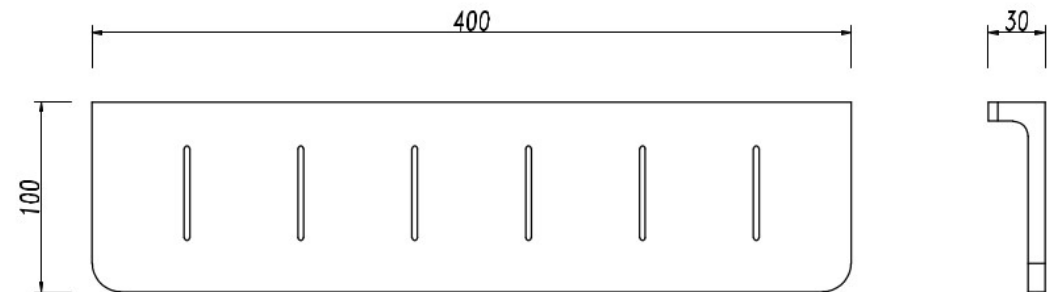

INIS 400 SHELF SLOTTED BLACK 5904BL

- Contemporary new design
- Available in chrome & matte black
- Must be installed to studs or nogging as per installation instructions
- Solid brass

MILLENNIUM TAPWARE by Peter W. Eldering Pty. Ltd.