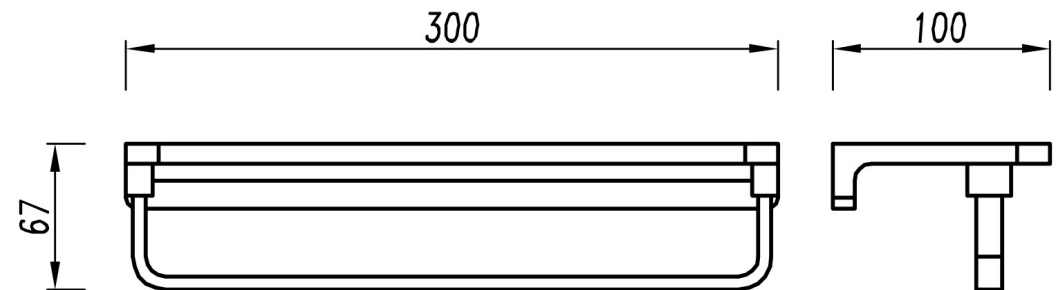

INIS 300 SHELF SLOTTED CHROME 5903

- Contemporary new design
- Available in chrome & matte black
- Must be installed to studs or nogging as per installation instructions
- Solid brass

MILLENNIUM TAPWARE by Peter W. Eldering Pty. Ltd.