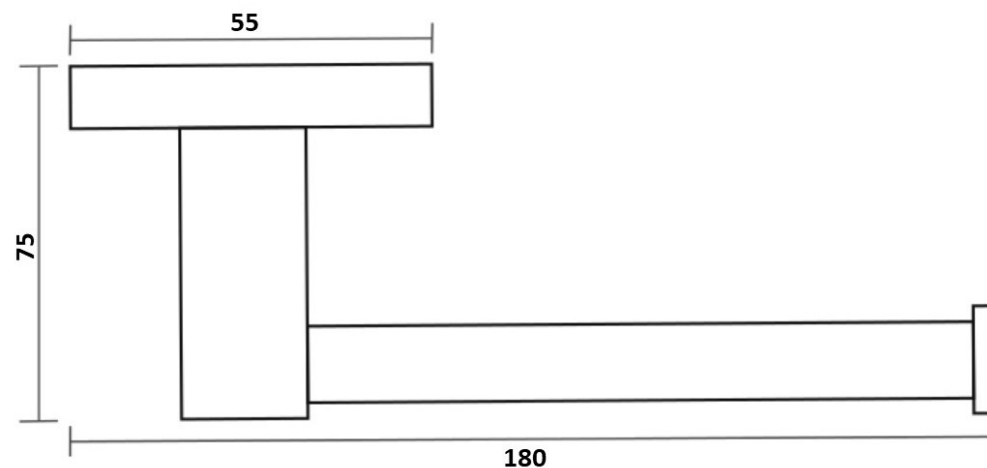

## CIRNA TOILET ROLL HOLDER BLACK 5876BL

- Contemporary new design
- Available in chrome, electroplated matte black & chrome
- Dual fixing for added stability
- Zinc construction
- 1 year replacement warranty