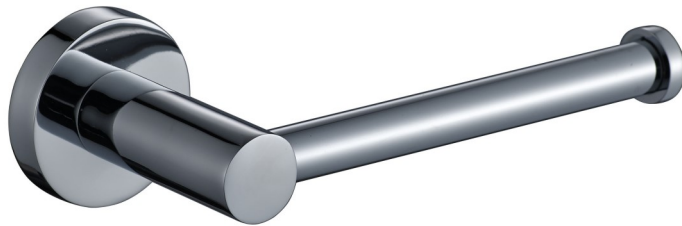

Millennium

Mixers • Showers • Accesories • Baths • Basins

CIRNA TOILET ROLL HOLDER CHROME 5876

- Contemporary new design
- Available in chrome, electroplated matte black & chrome
- Dual fixing for added stability
- Zinc construction
- 1 year replacement warranty