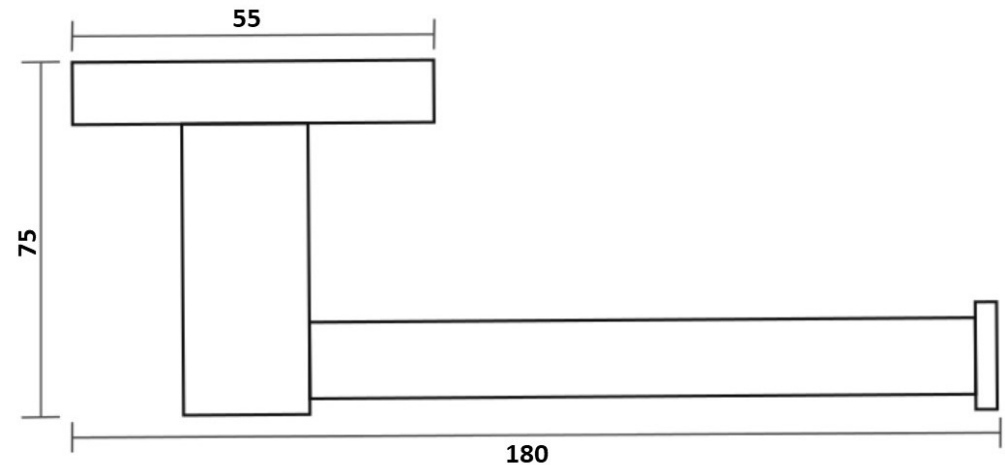

Millennium

Mixers • Showers • Accesories • Baths • Basins

CIRNA TOILET ROLL HOLDER CHROME 5876

- Contemporary new design
- Available in chrome, electroplated matte black & chrome
- Dual fixing for added stability
- Zinc construction
- 1 year replacement warranty