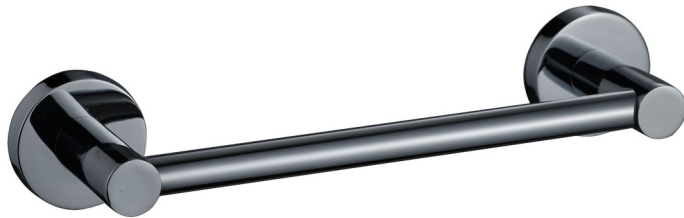

# Millennium

Mixers • Showers • Accesories • Baths • Basins

## CIRNA TOWEL BAR 280MM CHROME 5875

- Contemporary new design
- Available in chrome, electroplated matte black & chrome
- Dual fixing for added stability
- Zinc construction
- 1 year replacement warranty