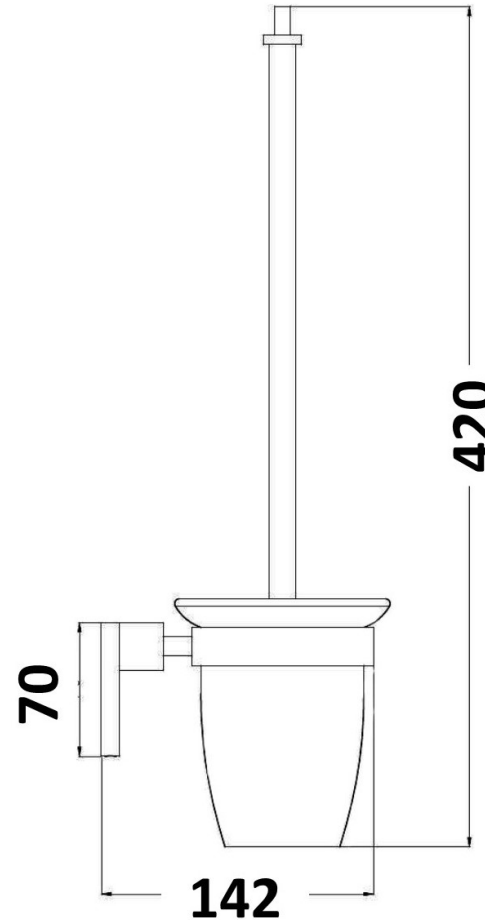

## AKEMI TOILET BRUSH BLACK/ CHROME 5863BL

- Contemporary new design
- Available in chrome, electroplated matte black & chrome
- Dual fixing for added stability
- Zinc/Brass construction
- 1 year replacement warranty