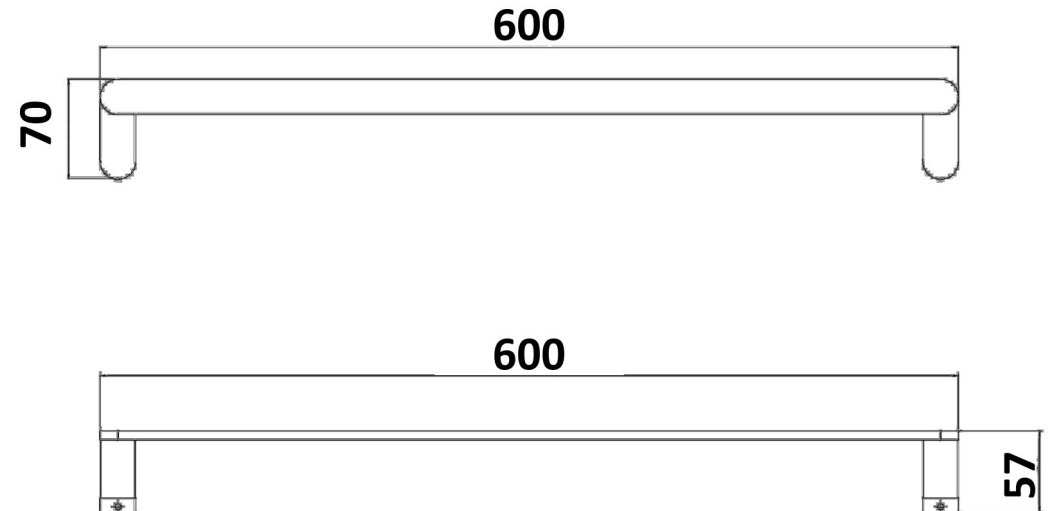

## AKEMI SINGLE TOWEL RAIL 600MM BLACK/CHROME 5853BL

- Contemporary new design
- Available in chrome, electroplated matte black & chrome
- Dual fixing for added stability
- Zinc/Brass construction
- 1 year replacement warranty