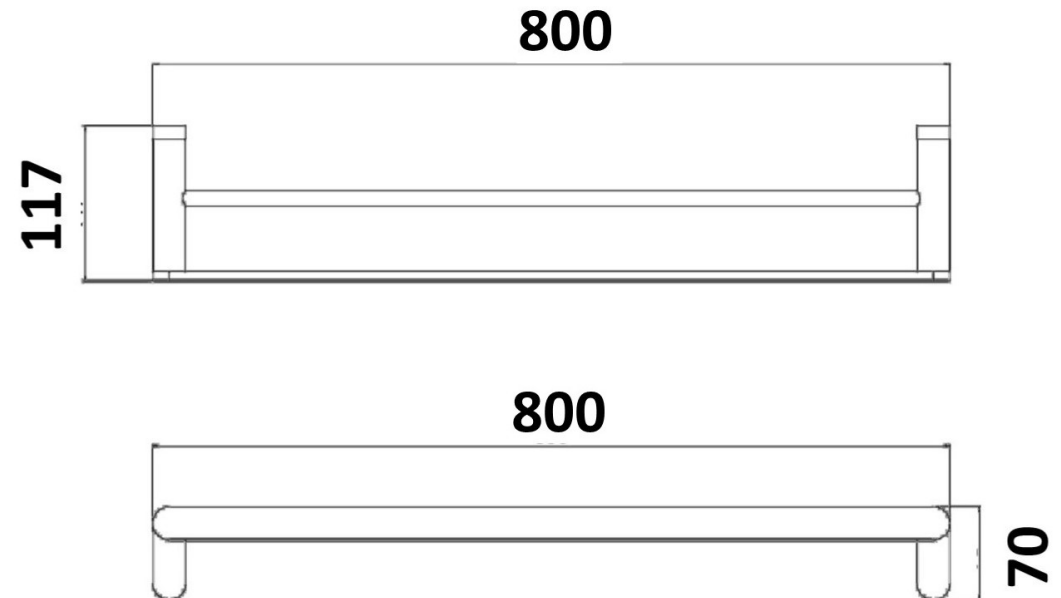

Millennium

Mixers • Showers • Accesories • Baths • Basins

AKEMI DOUBLE TOWEL RAIL 800MM BLACK/CHROME 5852BL

- Contemporary new design
- Available in chrome, electroplated matte black & chrome
- Dual fixing for added stability
- Zinc/Brass construction
- 1 year replacement warranty