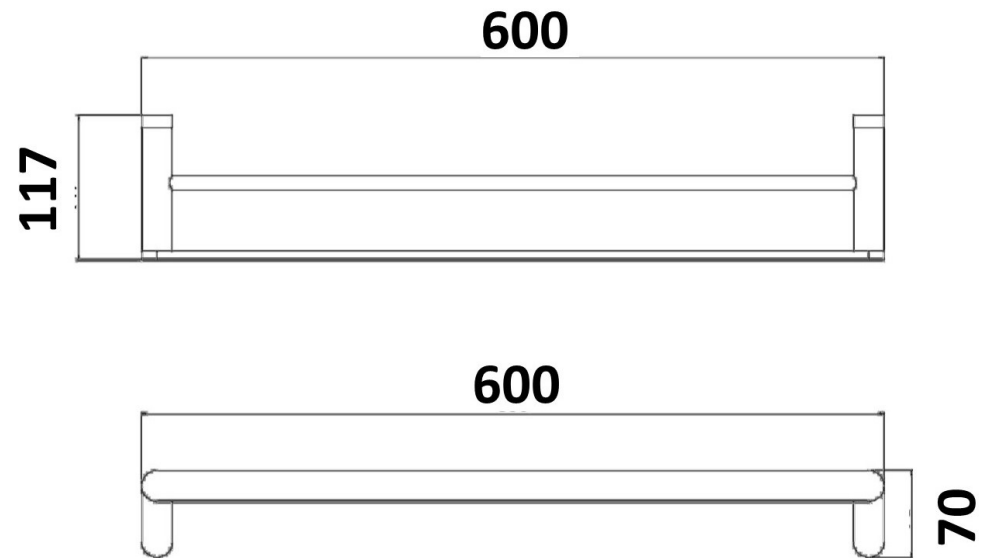

Millennium

Mixers • Showers • Accesories • Baths • Basins

AKEMI DOUBLE TOWEL RAIL 600MM BLACK/CHROME 5851BL

- Contemporary new design
- Available in chrome, electroplated matte black & chrome
- Dual fixing for added stability
- Zinc/Brass construction
- 1 year replacement warranty