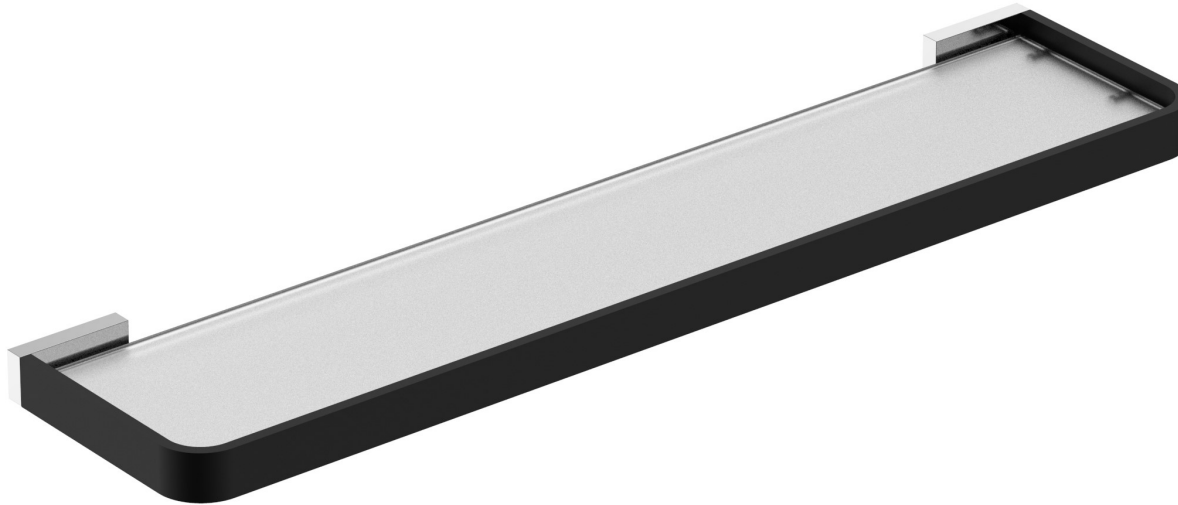

# Millennium

Mixers • Showers • Accesories • Baths • Basins

## INIS GLASS SHELF 600MM BLACK/ CHROME 5837BL

- Contemporary new design
- Available in chrome, electroplated matte black & chrome and brushed nickel
- Dual fixing for added stability
- Brass construction
- 10 year replacement warranty