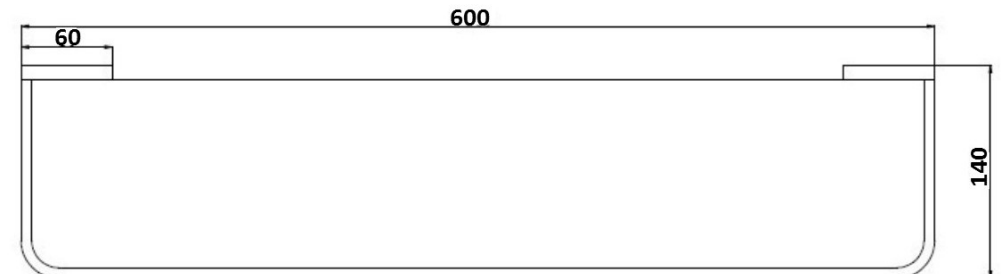

## INIS GLASS SHELF 600MM BLACK/ CHROME 5837BL

- Contemporary new design
- Available in chrome, electroplated matte black & chrome and brushed nickel
- Dual fixing for added stability
- Brass construction
- 10 year replacement warranty