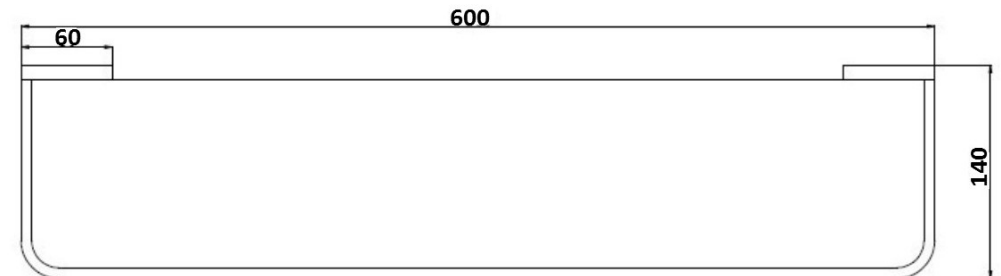

Millennium

Mixers • Showers • Accesories • Baths • Basins

INIS GLASS SHELF 600MM CHROME

5837

- Contemporary new design
- Available in chrome, electroplated matte black & chrome and brushed nickel
- Dual fixing for added stability
- Brass construction
- 10 year replacement warranty