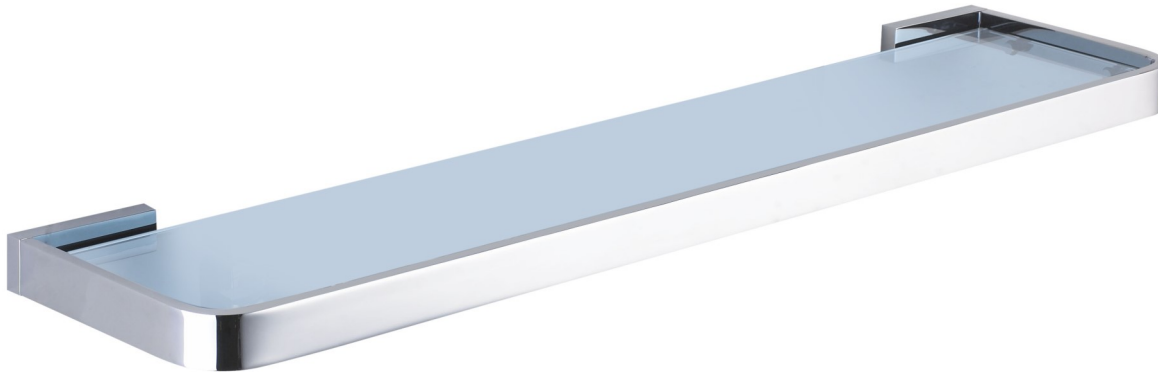

Millennium

Mixers • Showers • Accesories • Baths • Basins

INIS GLASS SHELF 600MM CHROME

5837

- Contemporary new design
- Available in chrome, electroplated matte black & chrome and brushed nickel
- Dual fixing for added stability
- Brass construction
- 10 year replacement warranty