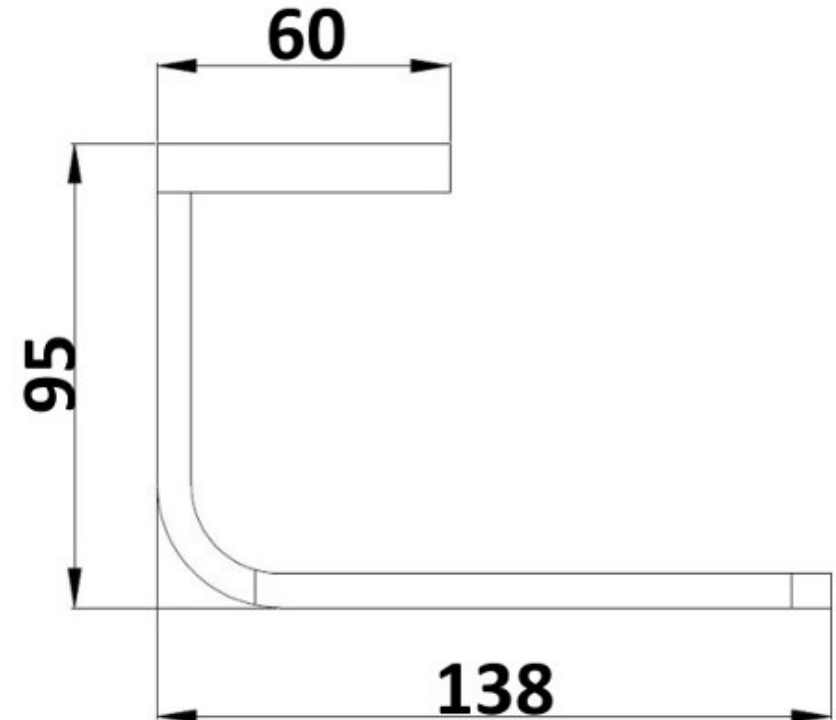

Millennium

Mixers • Showers • Accesories • Baths • Basins

INIS TOILET ROLL HOLDER BLACK/ CHROME 5836BL

- Contemporary new design
- Available in chrome, electroplated matte black & chrome and brushed nickel
- Dual fixing for added stability
- Brass construction
- 10 year replacement warranty