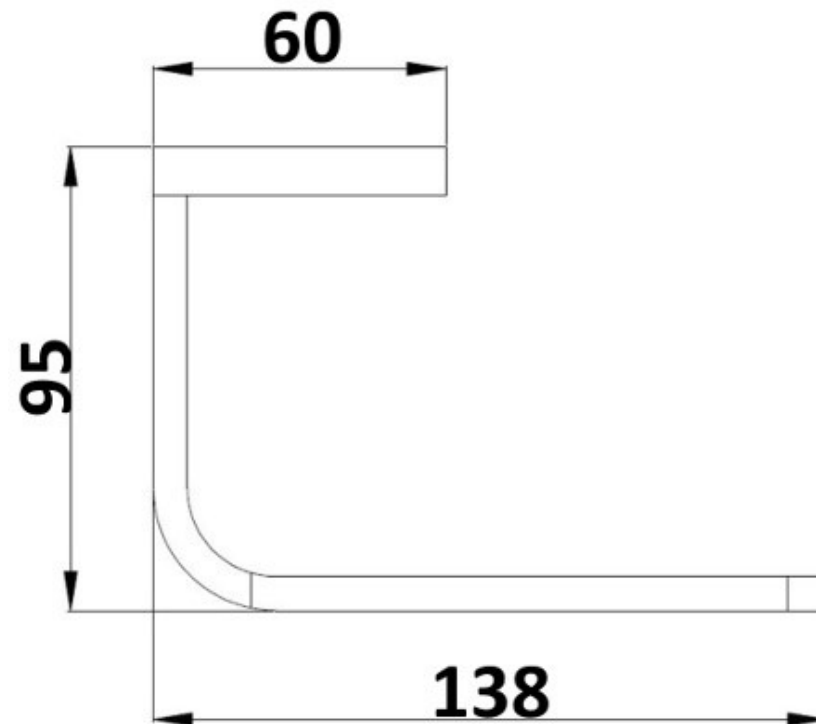

## INIS TOILET ROLL HOLDER CHROME

5836

- Contemporary new design
- Available in chrome, electroplated matte black & chrome and brushed nickel
- Dual fixing for added stability
- Brass construction
- 10 year replacement warranty