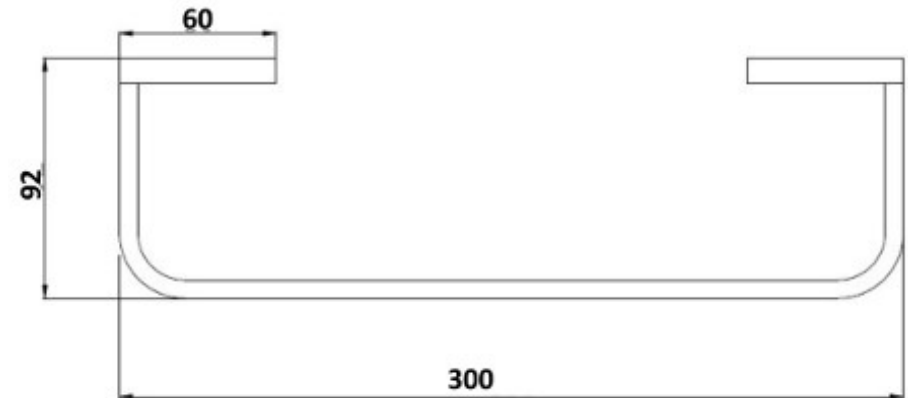

Millennium

Mixers • Showers • Accesories • Baths • Basins

INIS TOILET ROLL HOLDER BLACK/ CHROME 5835BL

- Contemporary new design
- Available in chrome, electroplated matte black & chrome and brushed nickel
- Dual fixing for added stability
- Brass construction
- 10 year replacement warranty