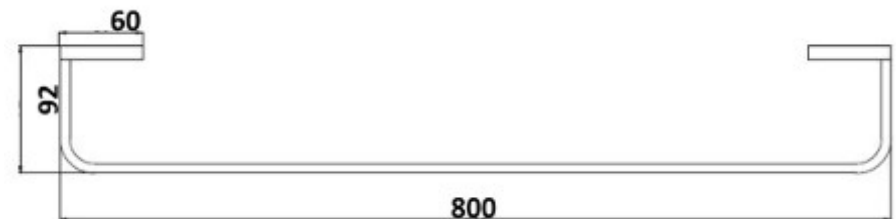

Millennium

Mixers • Showers • Accesories • Baths • Basins

INIS SINGLE TOWEL RAIL 800MM BLACK/CHROME 5834BL

- Contemporary new design
- Available in chrome, electroplated matte black & chrome and brushed nickel
- Dual fixing for added stability
- Brass construction
- 10 year replacement warranty