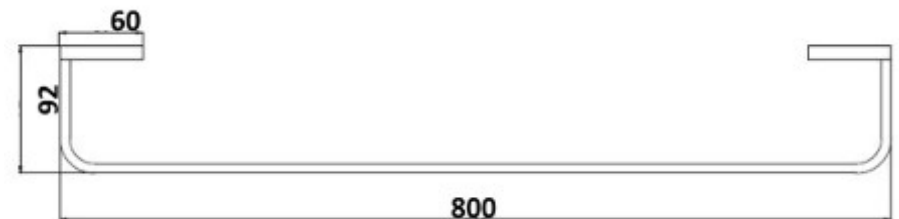

Millennium

Mixers • Showers • Accesories • Baths • Basins

INIS SINGLE TOWEL RAIL 800MM CHROME 5834

- Contemporary new design
- Available in chrome, electroplated matte black & chrome and brushed nickel
- Dual fixing for added stability
- Brass construction
- 10 year replacement warranty