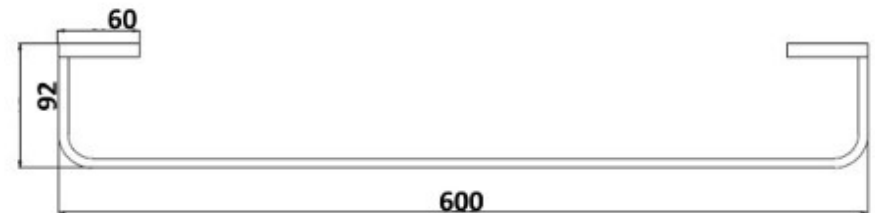

Millennium

Mixers • Showers • Accesories • Baths • Basins

INIS SINGLE TOWEL RAIL 60MM BLACK/CHROME 5833BL

- Contemporary new design
- Available in chrome, electroplated matte black & chrome and brushed nickel
- Dual fixing for added stability
- Brass construction
- 10 year replacement warranty