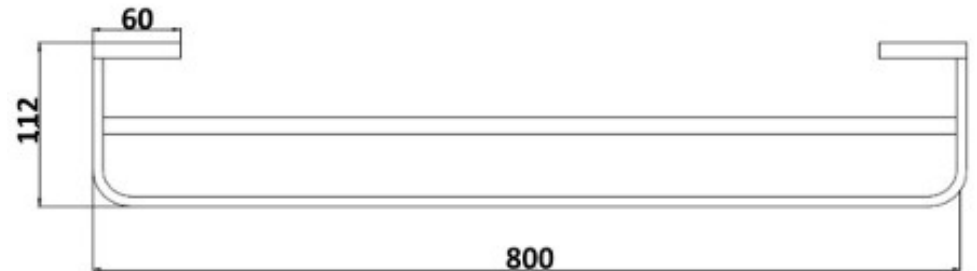

Millennium

Mixers • Showers • Accesories • Baths • Basins

INIS DOUBLE TOWEL RAIL 800MM BRUSHED NICKEL 5832NP

- Contemporary new design
- Available in chrome, electroplated matte black & chrome and brushed nickel
- Dual fixing for added stability
- Brass construction
- 10 year replacement warranty