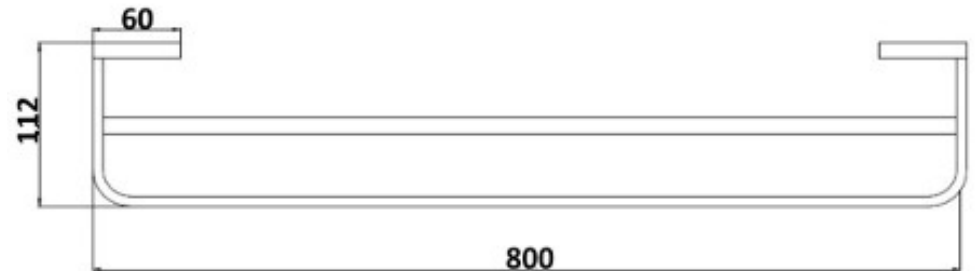

Millennium

Mixers • Showers • Accesories • Baths • Basins

INIS DOUBLE TOWEL RAIL 800MM BLACK/CHROME 5832BL

- Contemporary new design
- Available in chrome, electroplated matte black & chrome and brushed nickel
- Dual fixing for added stability
- Brass construction
- 10 year replacement warranty