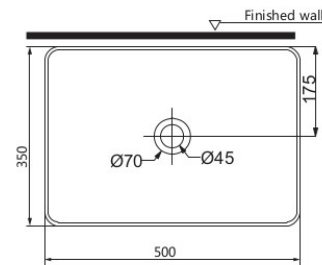

## AKEMI RECTANGULAR COUNTERTOP BASIN 500 X 350MM GLOSS WHITE 12003

- Contemporary new design
- Available in gloss white & matte black
- New 6mm ultra fine lip
- Extra strength, hardness & thermal resistance
- Vitreous china construction
- 5 year replacement warranty

TOP\_VIEW

FRONT\_VIEW

SIDE\_VIEW