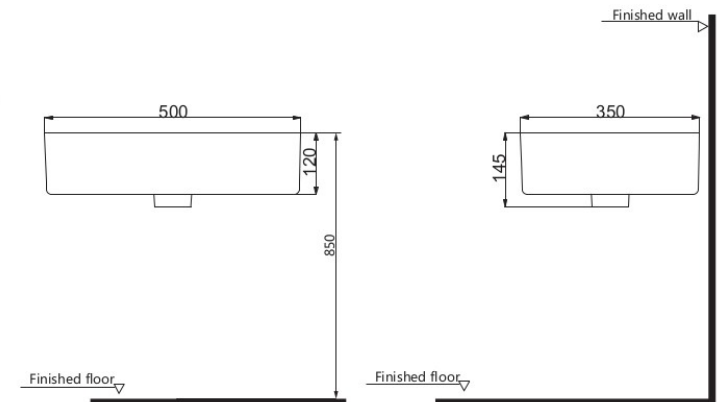

MILLENNIUM TAPWARE

by Peter W. Eldering Pty. Ltd.

NSW: 7 HARLEY CRES, CONDELL PARK, NSW 2200, PH: 02 9791 9655

FAX: 02 9791 9611 E: sales@eldering.com.au

QLD: 5/30 McCOTTER ST, ACACIA RIDGE, QLD 4110, PH: 07 3273 1071

FAX 07 3273 4038 E: qld@millenniumtapware.com.au

www.millenniumtapware.com.au