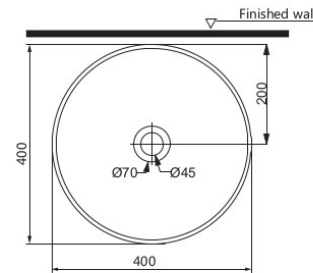

MILLENNIUM TAPWARE

by Peter W. Eldering Pty. Ltd.

NSW: 7 HARLEY CRES, CONDELL PARK, NSW 2200, PH: 02 9791 9655

FAX: 02 9791 9611 E: sales@eldering.com.au

QLD: 5/30 McCOTTER ST, ACACIA RIDGE, QLD 4110, PH: 07 3273 1071

FAX 07 3273 4038 E: qld@millenniumtapware.com.au

www.millenniumtapware.com.au