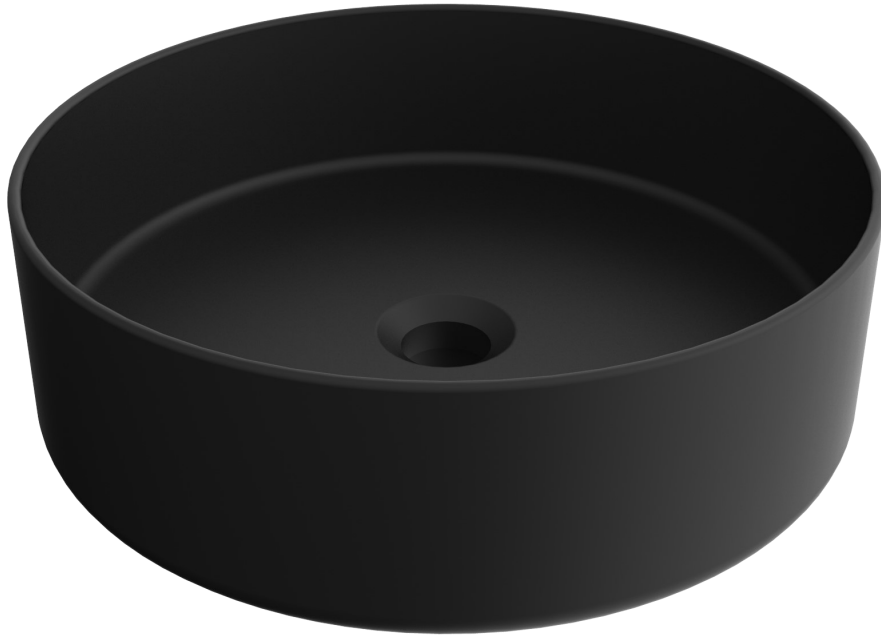

Millennium

Mixers • Showers • Accesories • Baths • Basins

FINESA ROUND COUNTERTOP BASIN 400MM MATTE BLACK 12001BL

- Contemporary new design
- Available in gloss white & matte black
- New 6mm ultra fine lip
- Extra strength, hardness & thermal resistance
- Vitreous china construction
- 5 year replacement warranty