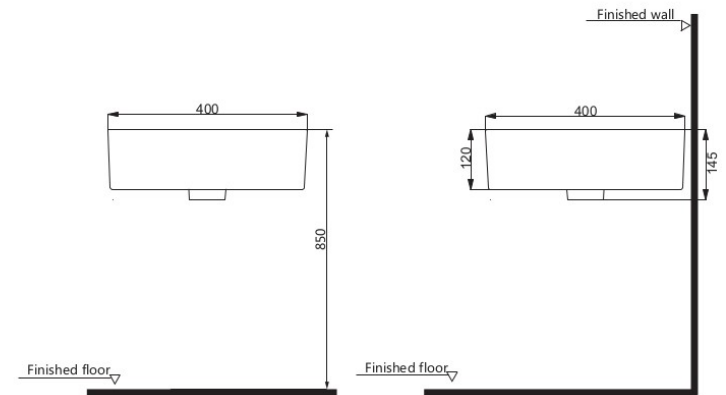

MILLENNIUM TAPWARE

by Peter W. Eldering Pty. Ltd.

NSW: 7 HARLEY CRES, CONDELL PARK, NSW 2200, PH: 02 9791 9655

FAX: 02 9791 9611 E: sales@eldering.com.au

QLD: 5/30 McCOTTER ST, ACACIA RIDGE, QLD 4110, PH: 07 3273 1071

FAX 07 3273 4038 E: qld@millenniumtapware.com.au

www.millenniumtapware.com.au