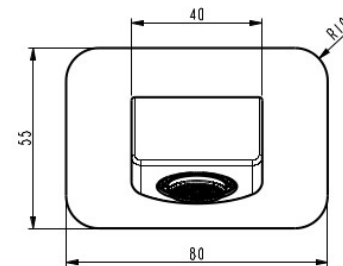

Millennium

Mixers • Showers • Accesories • Baths • Basins

ZOYA FIXED BATH SPOUT 190MM CHROME 10960

- Contemporary new design
- Available in chrome & black
- 15 Year replacement warranty
- Maximum operating pressure 500kpa
- Minimum operating pressure 150kpa
- Maximum water temperature 80 degrees
- Must be installed by a licensed plumber