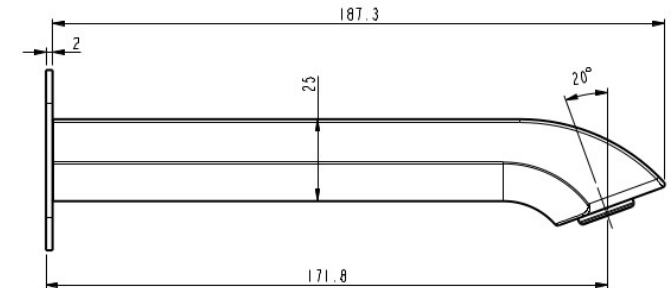

Millennium

Mixers • Showers • Accesories • Baths • Basins

ZOYA FIXED BATH SPOUT 190MM CHROME 10960

- Contemporary new design
- Available in chrome & black
- 15 Year replacement warranty
- Maximum operating pressure 500kpa
- Minimum operating pressure 150kpa
- Maximum water temperature 80 degrees
- Must be installed by a licensed plumber