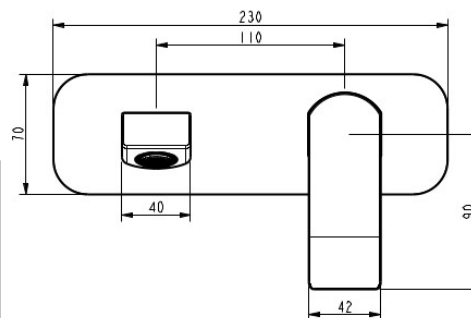

## ZOYA WALL BASIN MIXER CHROME 10938

- Contemporary new design
- Available in chrome & electroplated matte black
- 15 year conditional warranty
- WELS Rating 5 Star 6 LPM
- WELS Registration T32708
- Maximum operating pressure 500kpa
- Minimum operating pressure 150kpa
- Maximum water temperature 80 degrees
- Must be installed by a licensed plumber