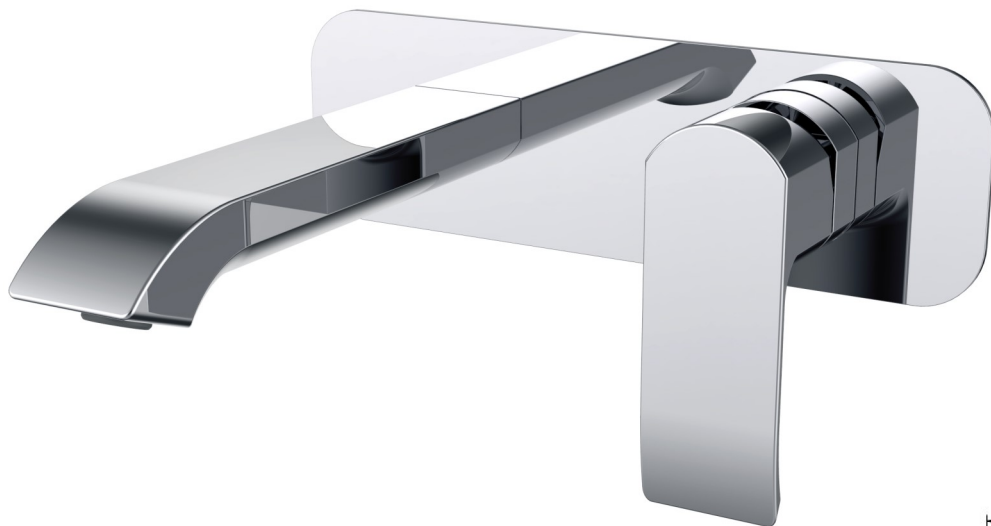

# Millennium

Mixers • Showers • Accesories • Baths • Basins

## ZOYA WALL BASIN MIXER CHROME 10938

- Contemporary new design
- Available in chrome & electroplated matte black
- 15 year conditional warranty
- WELS Rating 5 Star 6 LPM
- WELS Registration T32708
- Maximum operating pressure 500kpa
- Minimum operating pressure 150kpa
- Maximum water temperature 80 degrees
- Must be installed by a licensed plumber