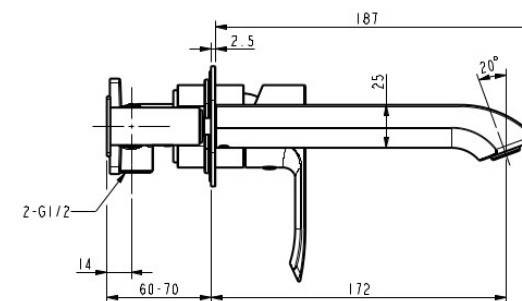

## ZOYA WALL BASIN MIXER CHROME 10938

- Contemporary new design
- Available in chrome & electroplated matte black
- 15 year conditional warranty
- WELS Rating 5 Star 6 LPM
- WELS Registration T32708
- Maximum operating pressure 500kpa
- Minimum operating pressure 150kpa
- Maximum water temperature 80 degrees
- Must be installed by a licensed plumber