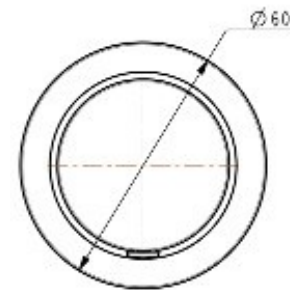

Millennium

Mixers • Showers • Accessories

FINESA SHOWER MIXER BLACK/ROSE GOLD 10723BRG

- Contemporary new design
- Available in chrome & 5 additional finishes
- Available with optional square backplate in chrome or black
- 15 Year conditional warranty
- Maximum operating pressure 500kpa
- Minimum operating pressure 150kpa
- Maximum water temperature 80 degrees
- Must be installed by a licensed plumber