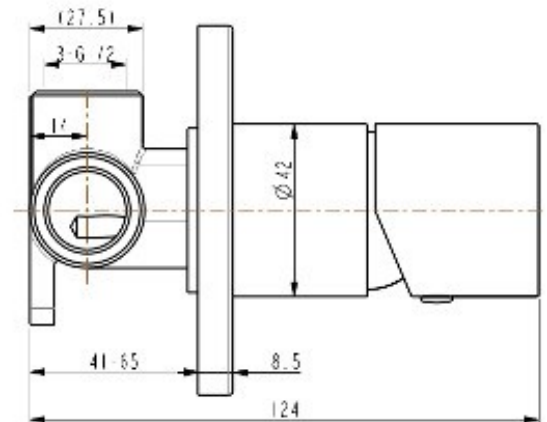

Millennium

Mixers • Showers • Accessories

FINESA SHOWER MIXER BLACK/ROSE GOLD 10723BRG

- Contemporary new design
- Available in chrome & 5 additional finishes
- Available with optional square backplate in chrome or black
- 15 Year conditional warranty
- Maximum operating pressure 500kpa
- Minimum operating pressure 150kpa
- Maximum water temperature 80 degrees
- Must be installed by a licensed plumber