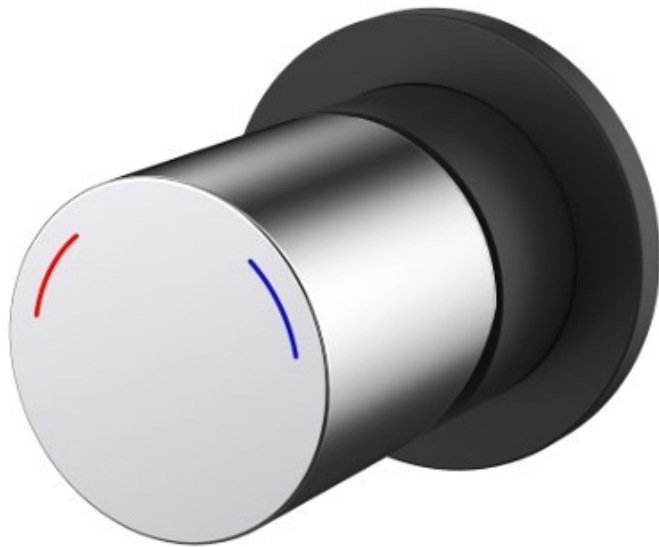

# Millennium

Mixers • Showers • Accessories

## FINESA SHOWER MIXER BLACK/CHROME 10723BCP

- Contemporary new design
- Available in chrome & 5 additional finishes
- Available with optional square backplate in chrome or black
- 15 Year conditional warranty
- Maximum operating pressure 500kpa
- Minimum operating pressure 150kpa
- Maximum water temperature 80 degrees
- Must be installed by a licensed plumber