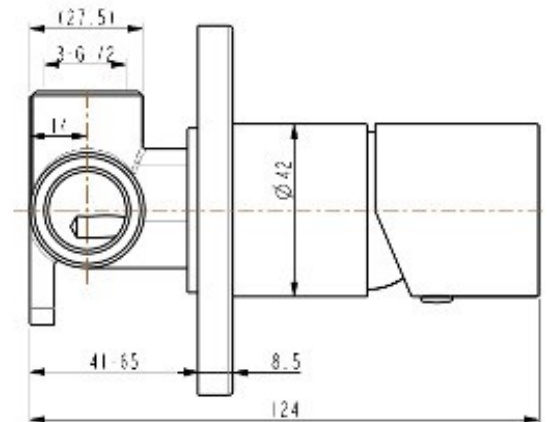

## FINESA SHOWER MIXER BLACK/CHROME 10723BCP

- Contemporary new design
- Available in chrome & 5 additional finishes
- Available with optional square backplate in chrome or black
- 15 Year conditional warranty
- Maximum operating pressure 500kpa
- Minimum operating pressure 150kpa
- Maximum water temperature 80 degrees
- Must be installed by a licensed plumber