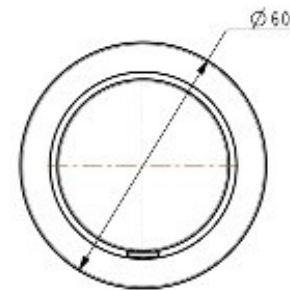

## FINESA SHOWER MIXER BLACK/CHROME 10723BCP

- Contemporary new design
- Available in chrome & 5 additional finishes
- Available with optional square backplate in chrome or black
- 15 Year conditional warranty
- Maximum operating pressure 500kpa
- Minimum operating pressure 150kpa
- Maximum water temperature 80 degrees
- Must be installed by a licensed plumber