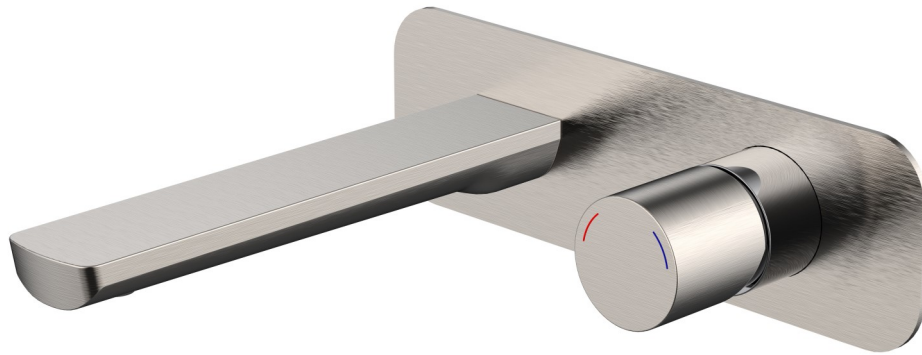

## FINESA WALL BASIN MIXER BRUSHED NICKEL 10718NP

- Contemporary new design
- Available in chrome & 5 additional finishes
- 15 Year conditional warranty
- WELS Rating 5 Star 6 LPM
- Maximum operating pressure 500kpa
- Minimum operating pressure 150kpa
- Maximum water temperature 80 degrees
- Must be installed by a licensed plumber