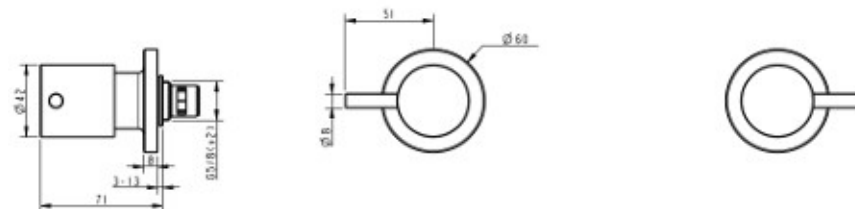

CIOSO WALL TOP ASSEMBLIES BRUSHED NICKEL 10677

- Contemporary new design
- Available in 3 modern finishes
- 1/4 turn ceramic disc operation
- Maximum operating pressure 500kpa
- Minimum operating pressure 150kpa
- 15 year conditional warranty
- Must be installed by a licensed plumber